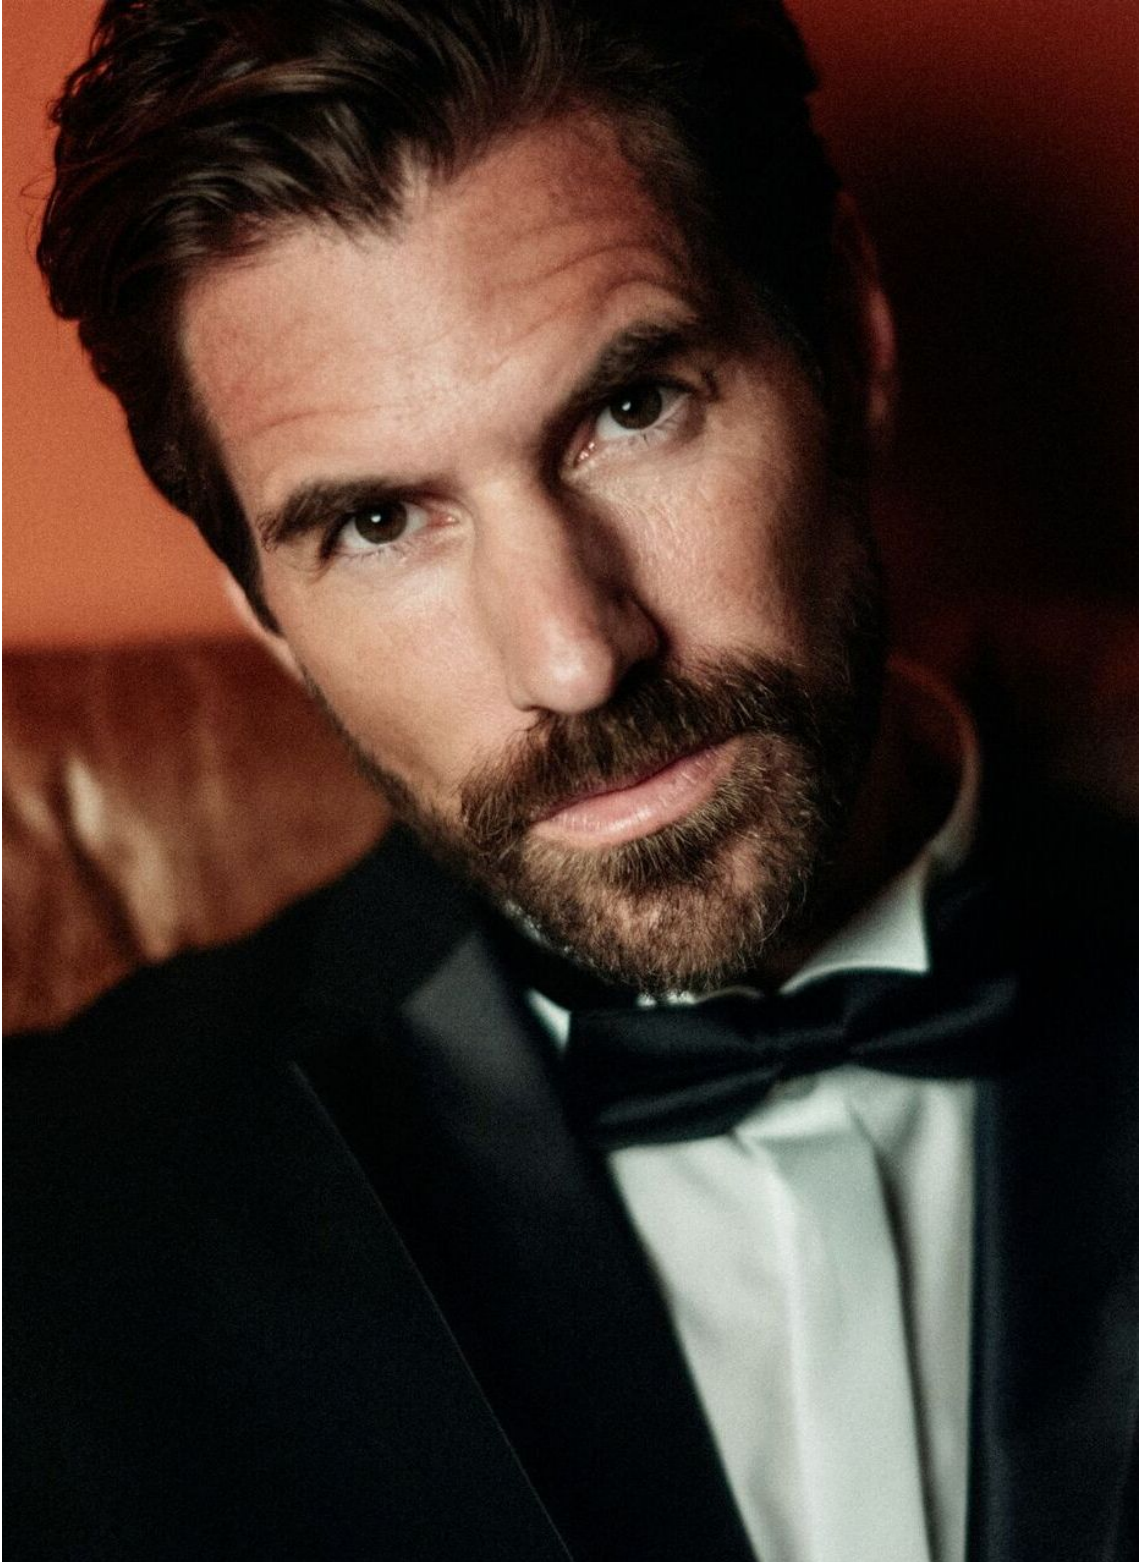

MARCO P

height 6'1.5" · bust 40" · waist 31.5" · hips 39.5"
shoes size 44 EU/13 US/10 UK · hair brown