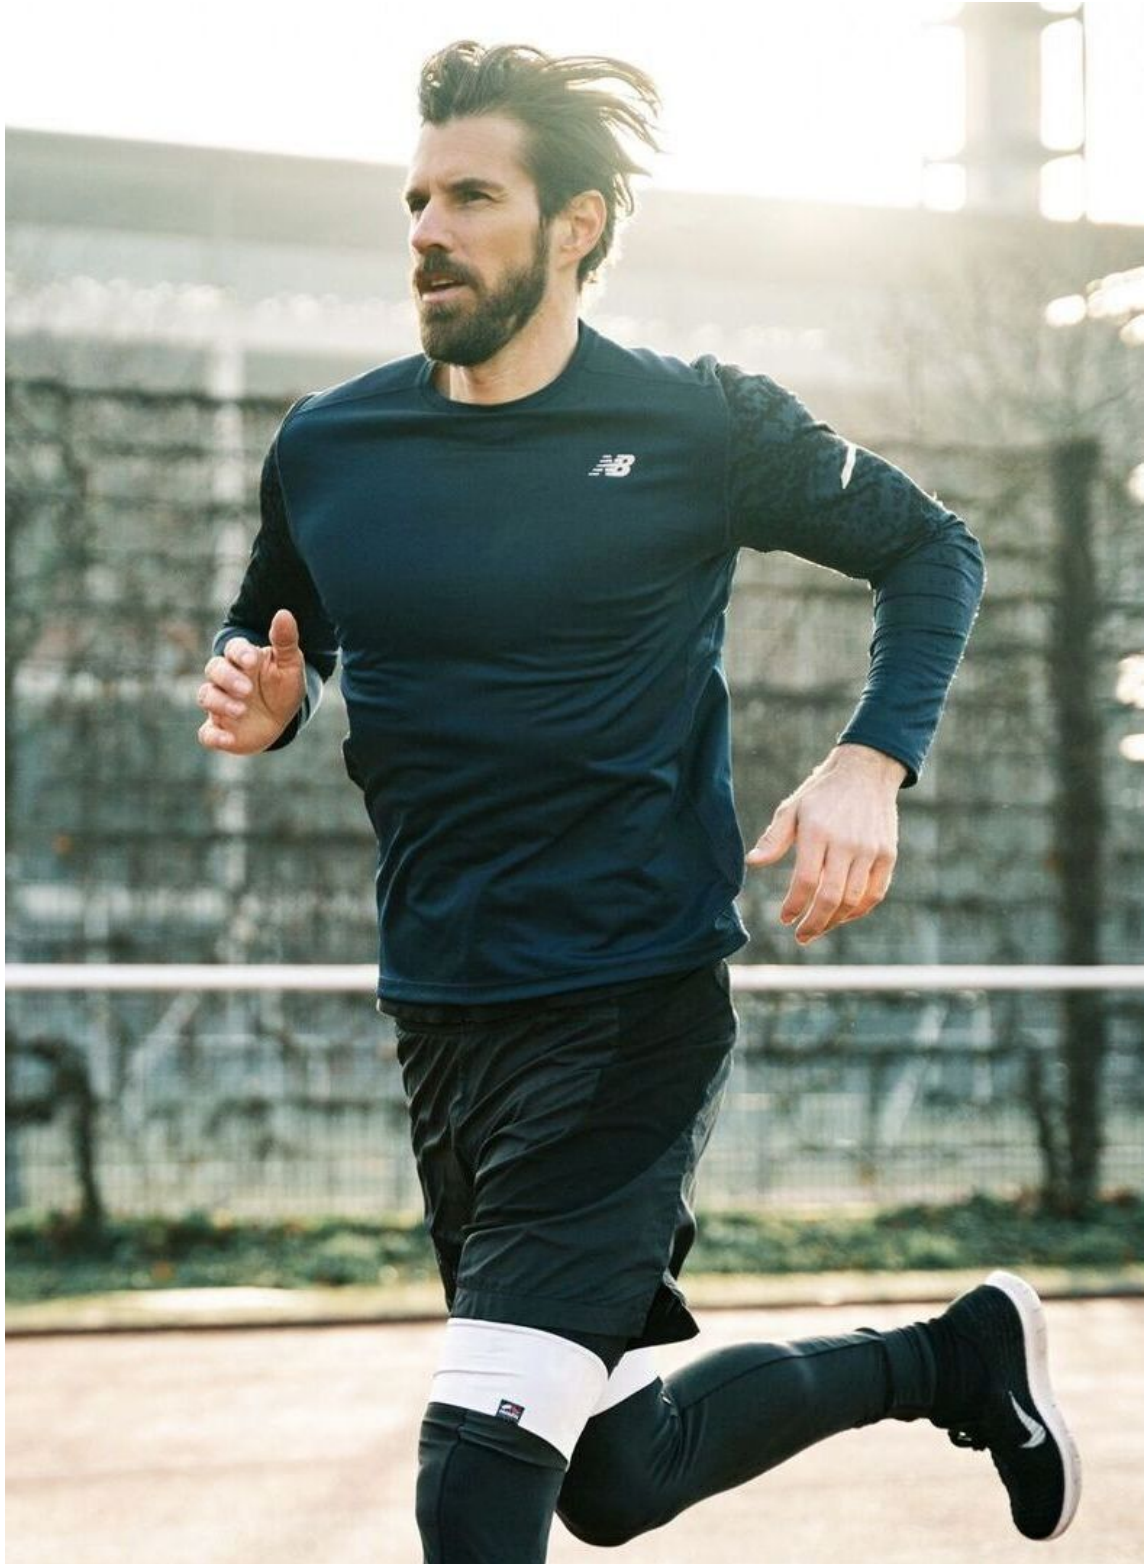

MGM
MODELS

MARCO P

height 6'1.5" · bust 40" · waist 31.5" · hips 39.5"
shoes size 44 EU/13 US/10 UK · hair brown

MARCO P

height 6'1.5 · bust 40" · waist 31.5" · hips 39.5"
shoes size 44 EU/13 US/10 UK · hair brown